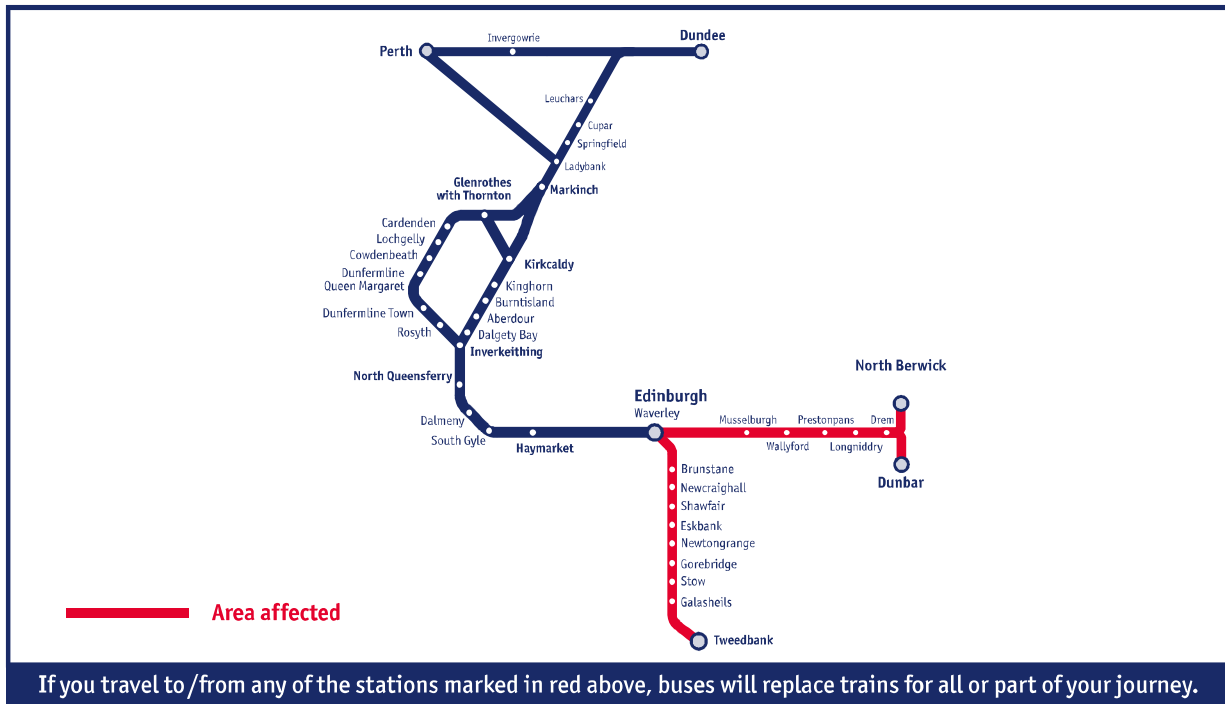

## Edinburgh Waverley to Tweedbank/North Berwick/Dunbar

**Saturday 14 and Sunday 15 September**

### Engineering Works are taking place East of Edinburgh

#### Edinburgh – Tweedbank (Borders)

Train services operate between Gorebridge and Tweedbank. Buses replace trains between Edinburgh and Gorebridge.

#### Edinburgh – North Berwick

Train services are withdrawn. Buses replace trains between Edinburgh and North Berwick.