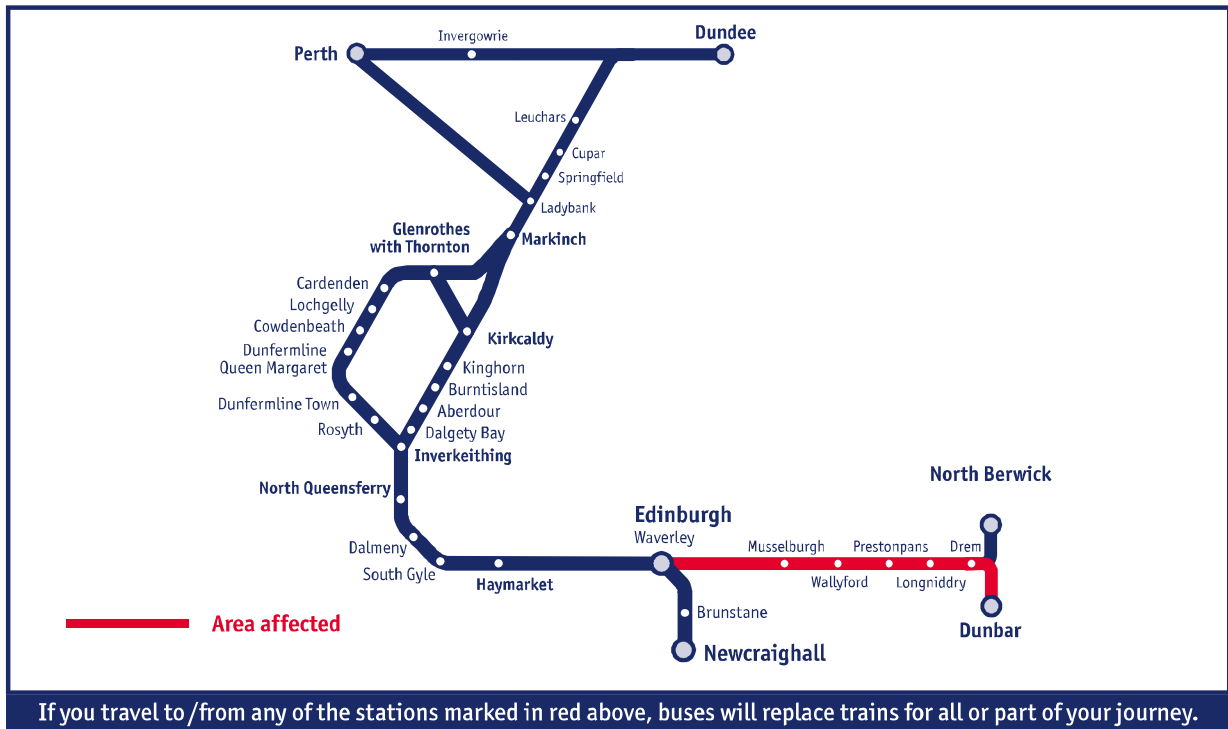

Service Alterations

Edinburgh Waverley to Dunbar

Saturdays 21 & 28 September
Saturdays 5 & 12 October

Track maintenance is taking place near Dunbar

Edinburgh – Dunbar

Train services are withdrawn. Buses replace trains between Edinburgh and Dunbar.

Journey times will be increased and replacement buses may arrive/depart earlier or later than advertised train times. Please visit www.scotrail.co.uk or download our app to check your own journey.

Passengers are required to have a valid train ticket to travel on rail replacement buses.